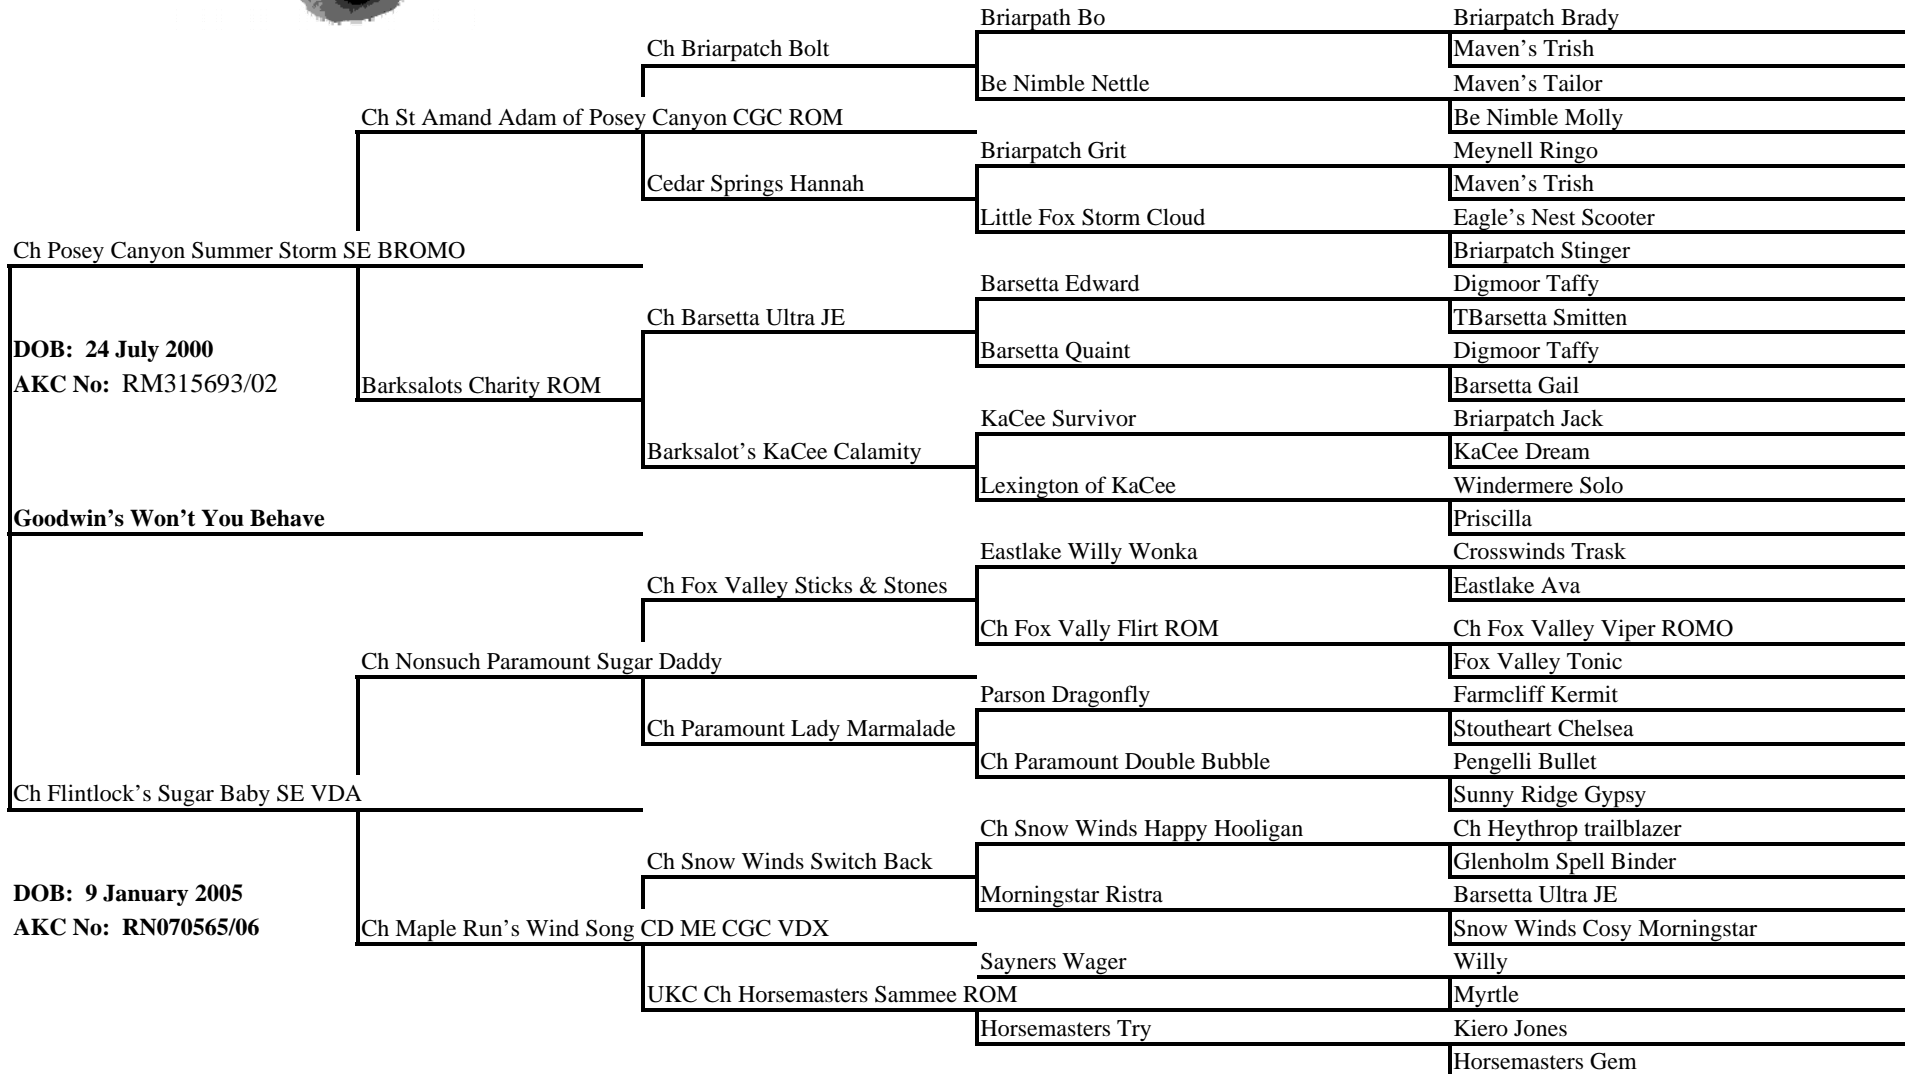

Pedigree of: Goodwin's Won't You Behave

Date of Birth: 8 July 2009

Sex: Female

Breeder: J Pavlic & R England

Owners: J Pavlic & R England

I certify this Pedigree to be correct to the best of my knowledge

Signed