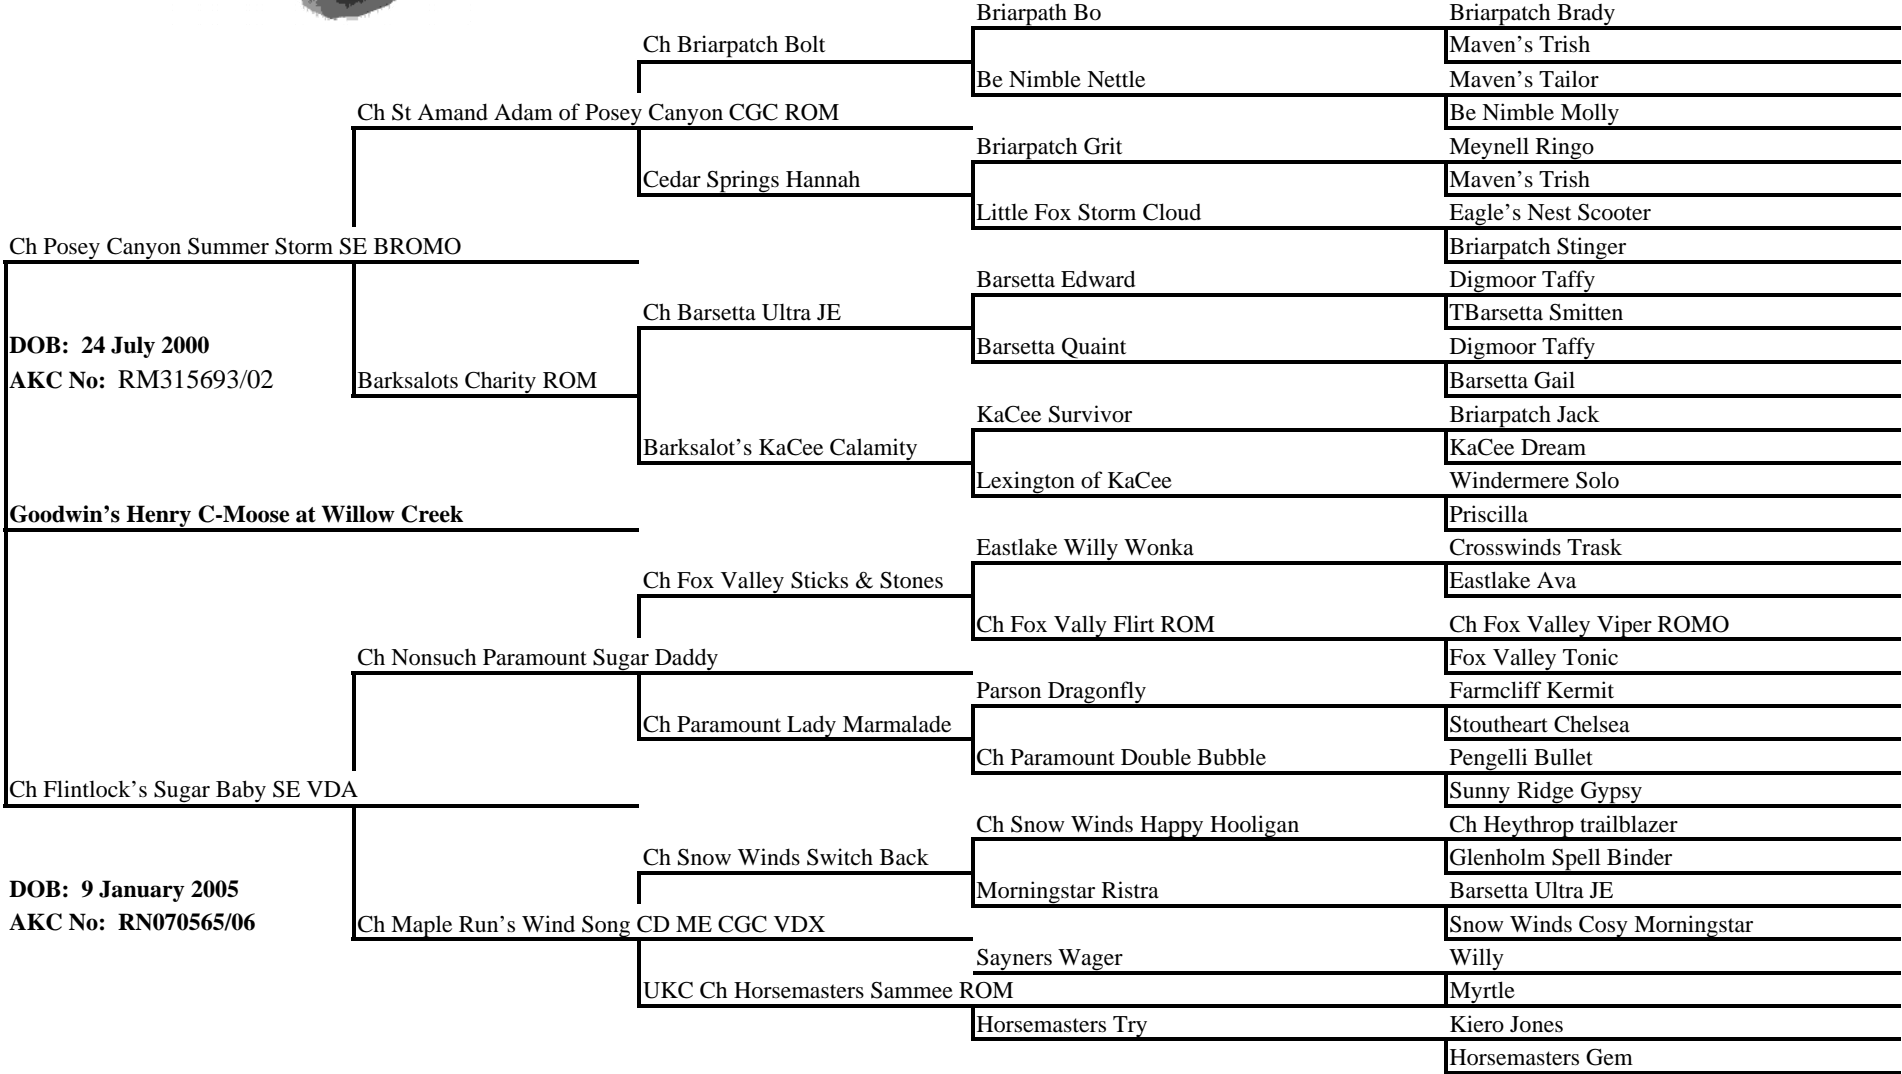

Pedigree of: Goodwin's Henry C-Moose at Willow Creek

Date of Birth: 8 July 2009
Sex: Male

Breeder: J Pavlic & R England
Owners: K Nusbaum, J Pavlic & R England

I certify this Pedigree to be correct to the best of my knowledge