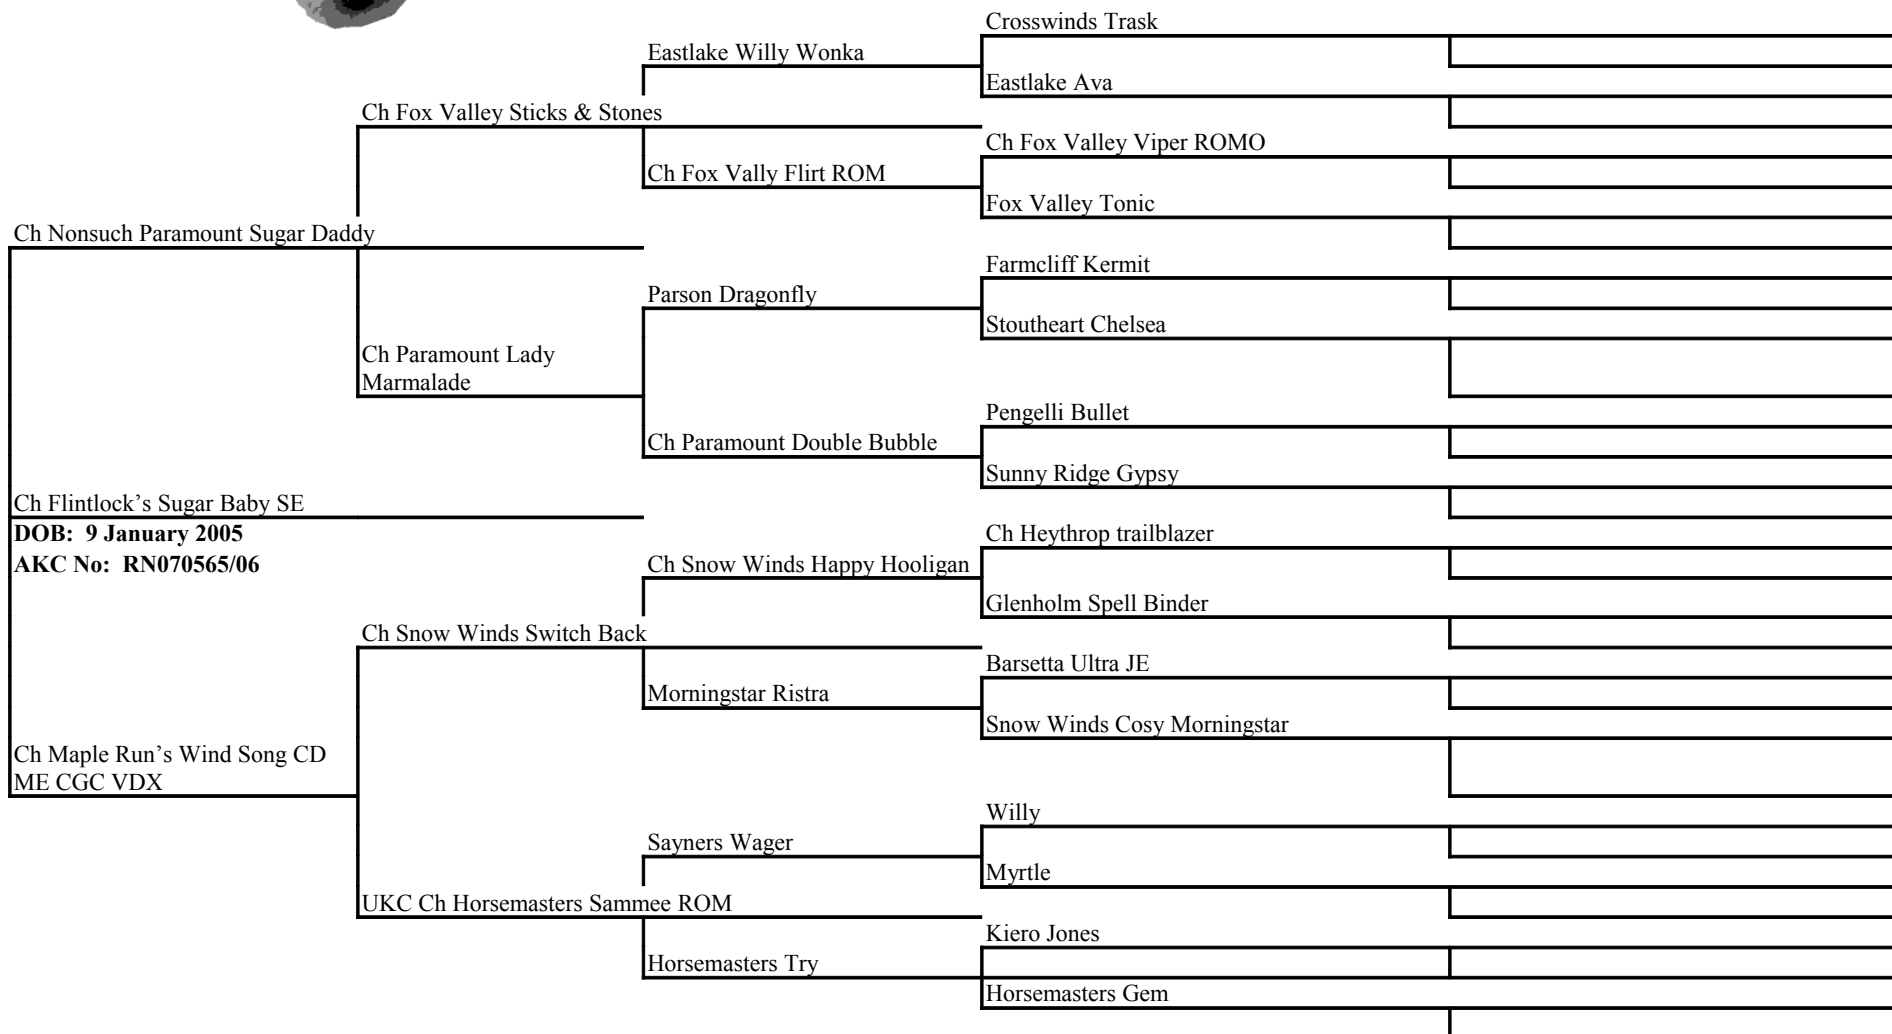

Pedigree of: Ch Flintlock's Sugar Baby SE

Date of Birth: 09 January 2005

Sex: Female

Breeder: C Cheney

Owners: J Pavlic & R England

I certify this Pedigree to be correct to the best of my knowledge

Signed

Date: