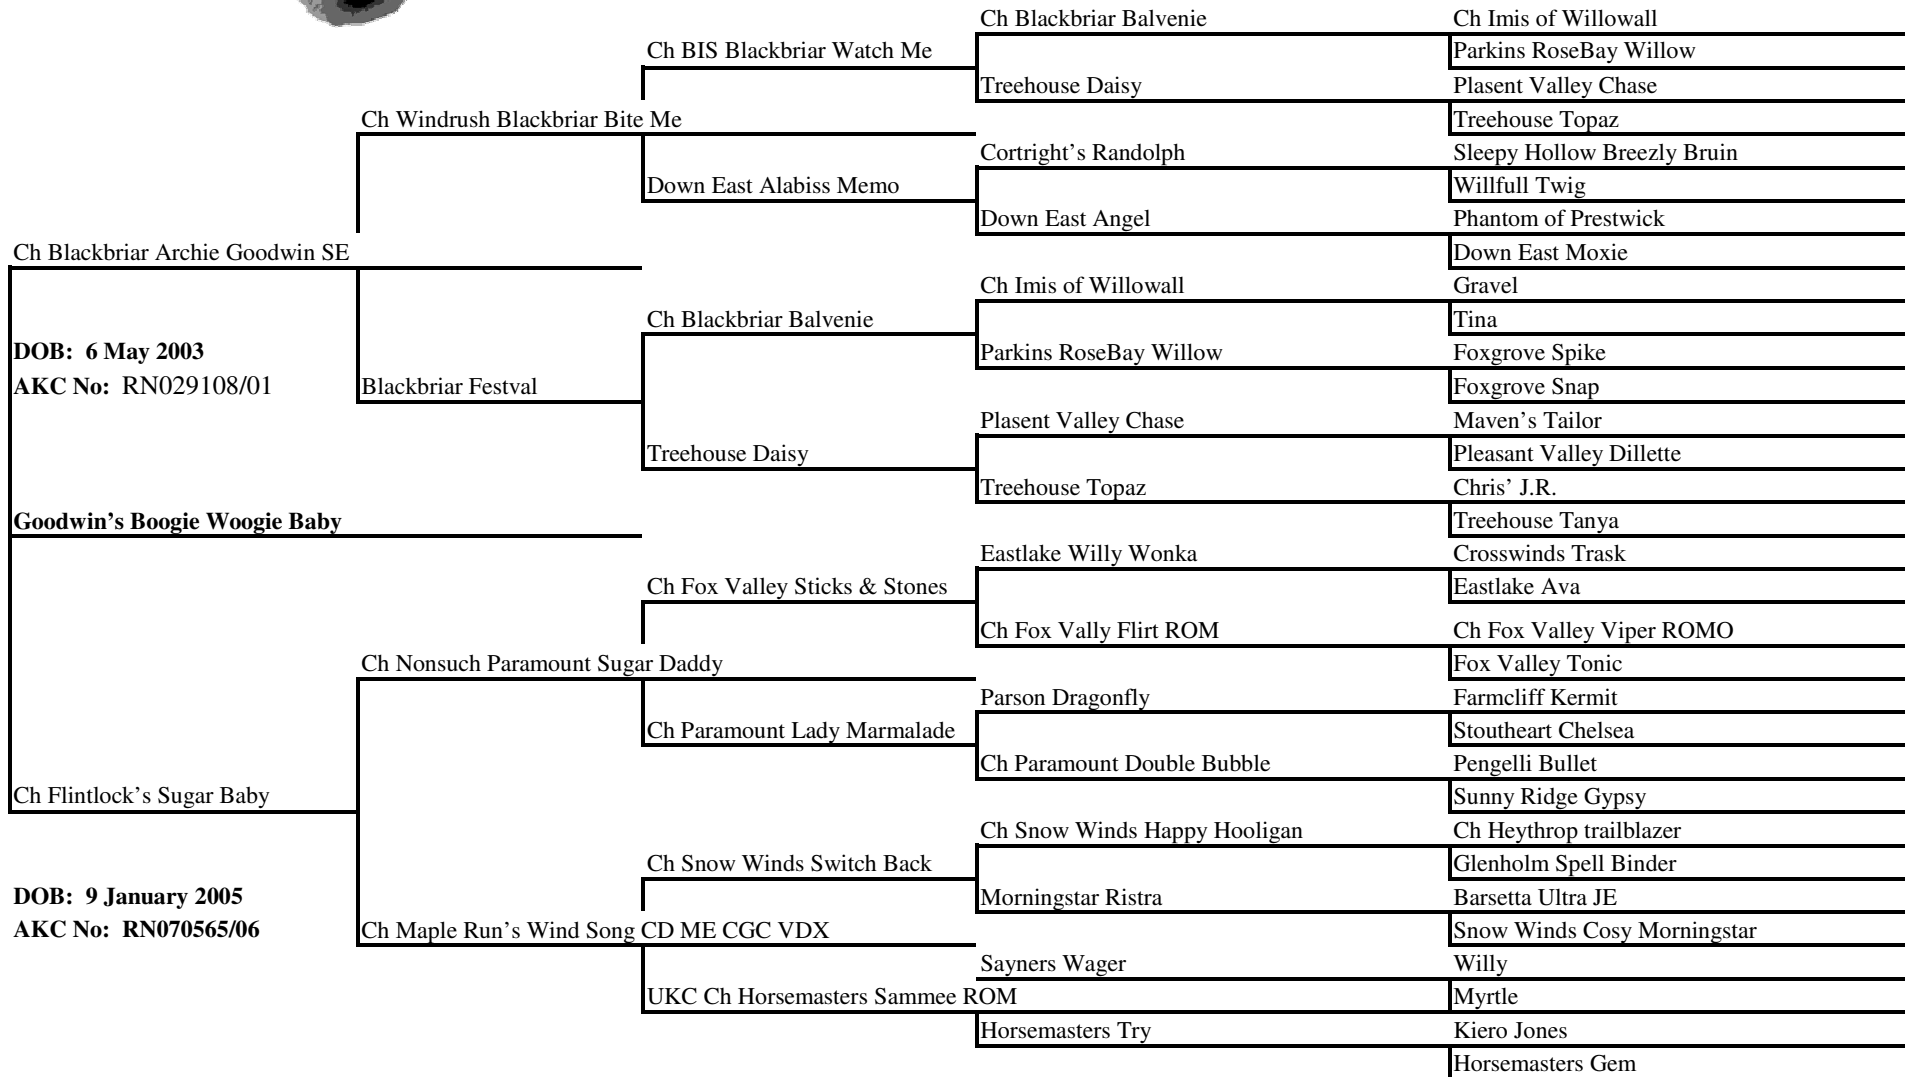

# Pedigree of: Goodwin's Boogie Woogie Baby

**Date of Birth:** 30 May 2007  
**Sex:** Male

**Breeder:** J Pavlic & R England  
**Owners:** J Pavlic & R England

I certify this Pedigree to be correct to the best of my knowledge